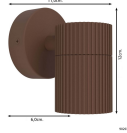

Specifications Eglo Wall Light
Tomelloso Outdoor Aluminium Rusty
| Suitable for GU10

[View Product](#)

General Information

SKU	254524
EAN	9008606356003
Manufacturer Code	902039
Brand	Eglo
Manufacturer Name	AL-WL/1 GU10 RUST/CLEAR 'TOMELLOSO'
Budgetlight warranty	2 Years

Technical Information

Technology	Fixture with Socket
Voltage (V)	220-240
Dimmable	Yes, in combination with dimmable bulb
Suitable for	GU10
Including bulb	No
Amount of bulbs required	1
Maximum Wattage Rating	28
Tiltable	No
Mounting Method	Wall
Emergency Lighting	No
Type product	Decorative Lighting with Socket

Fixture Information

Fixture Connection	Terminal block
IP-rating	IP44
Colour of the Fixture	Rusty
Housing	Aluminium
Product Serie	TOMELLOSO

Dimensions

Length (mm)	60
Height (mm)	120

Sensor Information

Type of sensor	No Sensor
----------------	-----------