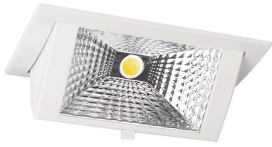

Specifications LED Downlight Wallwasher Wally Medium White 27W 3850lm 78x100D - 840 Cool White - 238x145mm

[View Product](#)

General Information

SKU	220678
EAN	8720584027270
Manufacturer Code	2.11.1758
Brand	Lumi Parts
Manufacturer Name	WallWasher Wally2 LED SLM module white 4000K Philips Fortimo LED, incl. driver
Budgetlight warranty	5 Years
Average Lifetime (h)	50000

Technical Information

Tiltable	Yes
Technology	LED Integrated
Wattage	27W
Voltage (V)	220-240
Dimmable	Not Dimmable
Colour Code	840
Colour temperature (Kelvin)	4000
Colour Rendering (Ra)	80-89
Colour of Light	White
Light Colour Options	Single Color
Inclusief Driver	Yes

Beam Angle (degree)	78x100
Luminous Flux (Lumen)	3850lm
Lumen per watt	142.6
Powerfactor	>0.90
Installation Depth (mm)	100
Optische Afdekking	Glass
Type product	LED Downlight

Fixture Information

Mounting Method	Recessed
Cut out (mm)	218x125
IP-rating	IP20
Housing	Aluminium
Colour of the Fixture	White
Colour of material	White
Fixture Connection	PIP [Push-in connector and pull relief]
Product Serie	Wally Medium