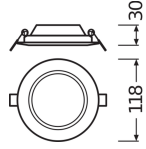

Distance (ft)	Cone diameter (ft)	Beam diameter (ft)	Beam angle (°)	Beam angle (ft)
0.5	1.32	1.32	60°	60°
1.0	2.64	2.64	30°	30°
1.5	3.96	3.96	20°	20°
2.0	5.28	5.28	15°	15°
2.5	6.60	6.60	12°	12°
3.0	7.92	7.92	10°	10°

Distance (ft) Cone diameter (ft) Beam diameter (ft)
--- C0/C180 (Half beam angle) [1]: 100.0°
--- C0/C270 (Half beam angle) [1]: 100.0°

Specifications Multipack 6x Ledvance LED Downlight Slim Round DN105 6W 430lm 120D - 840 Cool White | 118mm

Fixture Information

Mounting Method	Recessed
Cut out (mm)	105
IP-rating	IP20
Impact Protection (IK)	IK03 - 0.35 joule
Bedrijfstemperatuur	-20 to +50
Housing	PC (Polycarbonate)
Colour of the Fixture	White
Fixture Connection	PI [Push-in connector 2-pole]
Product Serie	DOWNLIGHT SLIM

Dimensions

Height (mm)	30
Diameter (mm)	118

Sensor Information  Guaranteed **budget prices**  Up to **7 years warranty**

Type of sensor  **Easy return process**  No Sensor  Long-life **LED solutions**