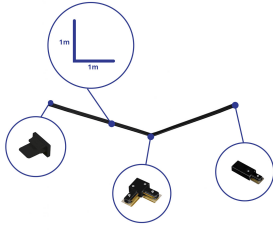

Specifications Bright Choice Rail Set 1-Phase L 1 x 1 Meter Black | incl. End Cap, Power Connector and L - Connector

[View Product](#)

General Information

SKU	254079
EAN	8719157064644
Manufacturer Code	806118
Brand	Bright Choice
Manufacturer Name	Complete L shaped 1-Phase Track Set Black – 1 x 1 meter incl. End Cap, Power Connector and L -Conne
Full box quantity	1
Budgetlight warranty	3 Years

Technical Information

Colour of the Fixture	Black
Type product	Accessory - 1-Phase Track

Dimensions

Length (mm)	1000
Height (mm)	20
Width (mm)	34

Guaranteed **budget prices**

Up to **7 years warranty**

Sensor Information

Easy return process

Long-life **LED solutions**

Type of sensor	No Sensor
----------------	-----------