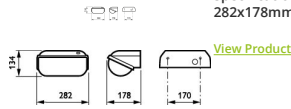

Specifications Philips LED Security Coreline BWC120 Black 14W 1800lm - 830 Warm White | 282x178mm - IP54 - Light Sensor

Product Details

EOC8 85196799

General Information

SKU	206961
EAN	8718291851967
Manufacturer Code	85196799
Brand	Philips
Manufacturer Name	BWC120 LED18-/830 PSU II BK PH
Budgetlight warranty	5 Years
Average Lifetime (h)	50000

Tiltable	No
Type product	LED Bulkhead

Fixture Information

Mounting Method	Surface
Fixture Connection	SI [Screw connection block]
Suitable for Outdoor	Yes
IP-rating	IP54
Impact Protection (IK)	IK08 - 5 joules
Bedrijfstemperatuur	-20 to +50
Colour of the Fixture	Black
Housing	PC (Polycarbonate)
Colour of material	Black
Emergency Lighting	No
Product Serie	BWC120

Dimensions

Length (mm)	282
Width (mm)	178
Height (mm)	134

Sensor Information

Type of sensor

Why Budgetlight? Light Sensor

Guaranteed **budget prices**

Up to **7 years warranty**

Easy return process