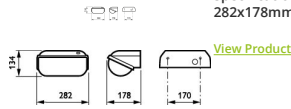

Specifications Philips LED Security Coreline BWC120 Black 14W 1800lm - 830 Warm White | 282x178mm - IP54

Product Details

EOC8 85195099

General Information

| | |
|----------------------|-----------------------------|
| SKU | 206960 |
| EAN | 8718291851950 |
| Manufacturer Code | 85195099 |
| Brand | Philips |
| Manufacturer Name | BWC120 LED18-/830 PSU II BK |
| Budgetlight warranty | 5 Years |
| Average Lifetime (h) | 50000 |

Technical Information

| | |
|-----------------------------|----------------|
| Technology | LED Integrated |
| Wattage | 14W |
| Voltage (V) | 220-240 |
| Dimmable | Not Dimmable |
| Colour Code | 830 |
| Colour temperature (Kelvin) | 3000 |
| Colour Rendering (Ra) | 80-89 |
| Colour of Light | White |
| Light Colour Options | Single Color |
| Luminous Flux (Lumen) | 1800lm |
| Lumen per watt | 95 |

| | |
|--------------------|--------------------|
| Tiltable | No |
| Optische Afdekking | PC (Polycarbonate) |
| Type product | LED Bulkhead |

Fixture Information

| | |
|------------------------|--------------------------------------|
| Mounting Method | Surface |
| Fixture Connection | SI [Screw connection block] |
| Suitable for Outdoor | Yes |
| IP-rating | IP54 |
| Impact Protection (IK) | IK08 - 5 joules |
| Bedrijfstemperatuur | -20 to +50 |
| Colour of the Fixture | Black |
| Housing | ASA [Acrylonitrile Styrene Acrylate] |
| Colour of material | Black |
| Emergency Lighting | No |
| Product Serie | BWC120 |

Dimensions

| | |
|-------------|-----|
| Length (mm) | 282 |
| Width (mm) | 178 |
| Height (mm) | 134 |

Sensor Information

Why Budgetlight?

Type of sensor

No Sensor

Guaranteed **budget prices**

Up to **7 years warranty**