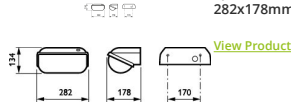

Specifications Philips LED Security Coreline BWC120 White 14W 1800lm - 830 Warm White | 282x178mm - IP54 - Light Sensor

## Dimensions

Length (mm)	282
Width (mm)	178
Height (mm)	134