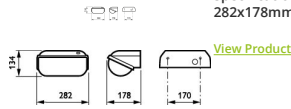

Specifications Philips LED Security Coreline BWC120 White 14W 1800lm - 830 Warm White | 282x178mm - IP54

[View Product](#)

Product Details

EOC8 85193699

General Information

SKU	206962
EAN	8718291851936
Manufacturer Code	85193699
Brand	Philips
Manufacturer Name	BWC120 LED18-/830 PSU II WH
Budgetlight warranty	5 Years
Average Lifetime (h)	50000

Tiltable	No
Optische Afdekking	PC (Polycarbonate)
Type product	LED Bulkhead

Fixture Information

Mounting Method	Surface
Fixture Connection	SI [Screw connection block]
Suitable for Outdoor	Yes
IP-rating	IP54
Impact Protection (IK)	IK08 - 5 joules
Bedrijfstemperatuur	-20 to +50
Colour of the Fixture	White
Housing	ASA [Acrylonitrile Styrene Acrylate]
Colour of material	White
Emergency Lighting	No
Product Serie	BWC120

Dimensions

Length (mm)	282
Width (mm)	178
Height (mm)	134

Sensor Information

Why Budgetlight?

Type of sensor

No Sensor

Guaranteed **budget prices**

Up to **7 years warranty**