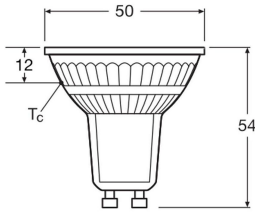

Specifications Ledvance LED Spot GU10 PAR16 3.1W 350lm 120D - 827 Extra Warm White | Replaces 32W

[View Product](#)

General Information

SKU	256878
EAN	4099854458088
Manufacturer Code	4099854458088
Brand	Ledvance
Manufacturer Name	LED PAR16 P 3.1W 827 GU10
Full box quantity	1
Budgetlight warranty	4 Years
Energy efficiency class	E
Average Lifetime (h)	15000

Technical Information

Technology	LED
Type product	GU10 LED
Replaces (Watt)	35
Voltage (V)	220-240
Wattage	3.1W
Beam Angle (degree)	120
Dimmable	Not Dimmable
Cap/base	GU10
Colour Code	827

Colour temperature (Kelvin)	2700
Colour Rendering (Ra)	80-89
Colour of Light	White
Light Colour Options	Single Color
Luminous Flux (Lumen)	350lm
Lumen per watt	113
Powerfactor	>0.40
Type of sensor	No Sensor

Lamp Information

Bulb finish	Clear
Product Serie	LED PAR16 P

Dimensions

Length (mm)	54
Diameter (mm)	50
Shape	Reflector
Exact shape	PAR16

Why Budgetlight?

Guaranteed **budget prices**

Up to **7 years warranty**