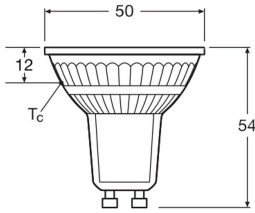

Specifications Ledvance LED Spot GU10 PAR16 8W 750lm 36D - 827 Extra Warm White | Replaces 100W

[View Product](#)

General Information

SKU	256875
EAN	4099854457692
Manufacturer Code	4099854457692
Brand	Ledvance
Manufacturer Name	LED PAR16 P 8W 827 GU10
Full box quantity	1
Budgetlight warranty	4 Years
Energy efficiency class	E
Average Lifetime (h)	15000

Technical Information

Technology	LED
Type product	GU10 LED
Replaces (Watt)	100
Voltage (V)	220-240
Wattage	8W
Beam Angle (degree)	36
Dimmable	Not Dimmable
Cap/base	GU10
Colour Code	827

Colour temperature (Kelvin)	2700
Colour Rendering (Ra)	80-89
Colour of Light	White
Light Colour Options	Single Color
Luminous Flux (Lumen)	750lm
Lumen per watt	94
Powerfactor	>0.50
Type of sensor	No Sensor

Lamp Information

Bulb finish	Clear
Product Serie	LED PAR16 P

Dimensions

Length (mm)	54
Diameter (mm)	50
Shape	Reflector
Exact shape	PAR16

Why Budgetlight?

Guaranteed **budget prices**

Up to **7 years warranty**