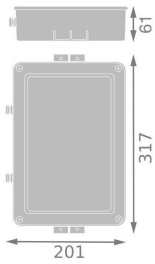

Specifications Ledvance LED Floodlight High Mast Power Supply 300W | Dali Dimmable

[View Product](#)

General Information

SKU	250883
EAN	4099854196607
Manufacturer Code	4099854196607
Brand	Ledvance
Manufacturer Name	FLOODLIGHT HIGH MAST POWER SUPPLY 300W DALI
Full box quantity	4

Technical Information

Voltage (V)	220-240
Type product	Accessory - Floodlight

Lamp Information

Product Serie	FLOODLIGHT HIGH MAST POWER SUPPLY
---------------	-----------------------------------

Dimensions

Length (mm)	317
Height (mm)	61
Width (mm)	201

Sensor Information

Type of sensor

No Sensor

Why Budgetlight?

Guaranteed **budget prices**

Up to **7 years warranty**

Easy return process