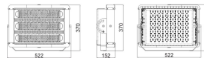

Specifications Ledvance LED Floodlight Eco High Power Black 300W 36600lm 30D - 840 Cool White | IP65 - Symmetrical

[View Product](#)

## Dimensions

Length (mm)	522
Width (mm)	370
Height (mm)	152