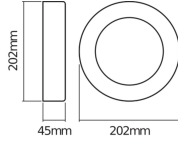

Specifications Ledvance LED Wall Light Endura Style Ring Dark Grey 13.5W 480lm - 830 Warm White

[View Product](#)

General Information

SKU	243613
EAN	4058075205215
Manufacturer Code	4058075205215
Brand	Ledvance
Manufacturer Name	ENDURA STYLE RING 13.5W DG LEDV
Budgetlight warranty	5 Years

Technical Information

Technology	LED Integrated
Voltage (V)	220-240
Wattage	13.5W
Dimmable	Not Dimmable
Including bulb	Yes
Colour Code	830
Colour temperature (Kelvin)	3000
Colour Rendering (Ra)	80-89
Colour of Light	White
Light Colour Options	Single Color
Luminous Flux (Lumen)	480lm
Lumen per watt	36

Powerfactor	>0.50
Tiltable	No
Mounting Method	Wall
Emergency Lighting	No
Type product	LED Decorative Lighting

Fixture Information

IP-rating	IP44
Product Serie	Endura

Dimensions

Length (mm)	202
Width (mm)	202
Diameter (mm)	202