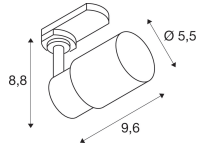

Specifications SLV Track Spot Puri 2.0 3-Phase Aluminium Black | Suitable for 1x GU10 - Dimmable

[View Product](#)

General Information

SKU	262240
EAN	4024163294607
Manufacturer Code	1008266
Brand	SLV
Manufacturer Name	PURI 2.0 Tube 3-fase zw/zw 1xGU10
Budgetlight warranty	5 Years
Average Lifetime (h)	0

Technical Information

Technology	Fixture with Socket
Wattage	0W
Maximum Wattage Rating	6
Voltage (V)	220-240
Dimmable	Dimmable
Luminous Flux (Lumen)	0lm
Emergency Lighting	No
Type product	Tracklight with Socket

Fixture Information

Including bulb	No