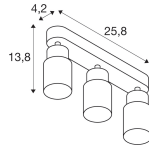

[View Product](#)

General Information

SKU	260585
EAN	4024163294065
Manufacturer Code	1008320
Brand	SLV
Manufacturer Name	PURI 2.0 Tube, wand- en plafondopbouwarmatuur, long, 3x max. 6W GU10,
Budgetlight warranty	5 Years
Average Lifetime (h)	0

Technical Information

Technology	Fixture with Socket
Voltage (V)	220-240
Wattage	0W
Dimmable	Yes, in combination with dimmable bulb
Suitable for	GU10
Including bulb	No
Amount of bulbs required	3
Maximum Wattage Rating	6
Luminous Flux (Lumen)	0lm
Tiltable	Yes
Mounting Method	Ceiling, Wall