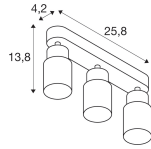

[View Product](#)

General Information

SKU	260588
EAN	4024163294058
Manufacturer Code	1008321
Brand	SLV
Manufacturer Name	PURI 2.0 Tube, wand- en plafondopbouwarmatuur, long, 3x max. 6W GU10,
Budgetlight warranty	5 Years
Average Lifetime (h)	0

Technical Information

Technology	Fixture with Socket
Voltage (V)	220-240
Wattage	0W
Dimmable	Yes, in combination with dimmable bulb
Suitable for	GU10
Including bulb	No
Amount of bulbs required	3
Maximum Wattage Rating	6
Luminous Flux (Lumen)	0lm
Tiltable	Yes
Mounting Method	Ceiling, Wall