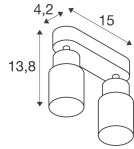

[View Product](#)

General Information

SKU	260616
EAN	4024163293648
Manufacturer Code	1008362
Brand	SLV
Manufacturer Name	PURI 2.0 Tube, wand- en plafondopbouwarmatuur, long, 2x max. 6W GU10,
Budgetlight warranty	5 Years
Average Lifetime (h)	0

Technical Information

Technology	Fixture with Socket
Voltage (V)	220-240
Wattage	0W
Dimmable	Yes, in combination with dimmable bulb
Suitable for	GU10
Including bulb	No
Amount of bulbs required	2
Maximum Wattage Rating	6
Luminous Flux (Lumen)	0lm
Tiltable	Yes
Mounting Method	Ceiling, Wall