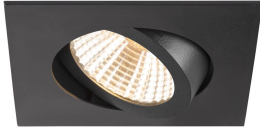

Specifications SLV New Tria 68 Spot Aluminium Black Square 8.3W 705lm 38D - 927 Extra Warm White | Cutout 68mm - Best Colour Rendering - Dimmable

[View Product](#)

General Information

SKU	255653
EAN	4024163277730
Manufacturer Code	1007394
Brand	SLV
Manufacturer Name	NEW TRIA 68 rec. ceiling light 2700K 38° IP 20 square BK
Budgetlight warranty	5 Years
Average Lifetime (h)	50000

Beam Angle (degree)	38
Type product	LED spotlight

Fixture Information

Mounting Method	Recessed
Cut out (mm)	68
Optische Afdekking	Other
IP-rating	IP20
Bedrijfstemperatuur	-20 to +35
Housing	Aluminium
Colour of the Fixture	Black
Emergency Lighting	No
Tiltable	No
Fixture Connection	PI [Push-in connector 3-pole]
Product Serie	New Tria