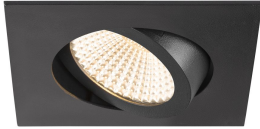

## Specifications SLV New Tria 68 Spot Aluminium Black Square 8.3W 705lm 60D - 927 Extra Warm White | Cutout 68mm - Best Colour Rendering - Dimmable

[View Product](#)

Beam Angle (degree)	60
Type product	LED spotlight