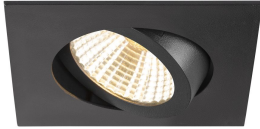

Specifications SLV New Tria 68 Spot Aluminium Black Square 8.3W 750lm 38D - 930 Warm White | Cutout 68mm - Best Colour Rendering - Dimmable

[View Product](#)

General Information

SKU	255666
EAN	4024163277693
Manufacturer Code	1007398
Brand	SLV
Manufacturer Name	NEW TRIA 68 rec. ceiling light 3000K 38° IP 20 square BK
Budgetlight warranty	5 Years
Average Lifetime (h)	50000

Technical Information

Technology	LED Integrated
Wattage	8.3W
Voltage (V)	220-240
Dimmable	Dimmable
Colour Code	930
Colour temperature (Kelvin)	3000
Colour Rendering (Ra)	90-99
Colour of Light	White
Light Colour Options	Single Color
Luminous Flux (Lumen)	750lm
Lumen per watt	90.4

Beam Angle (degree)	38
Type product	LED spotlight

Fixture Information

Mounting Method	Recessed
Cut out (mm)	68
Optische Afdekking	Other
IP-rating	IP20
Bedrijfstemperatuur	-20 to +35
Housing	Aluminium
Colour of the Fixture	Black
Emergency Lighting	No
Tiltable	No
Fixture Connection	PI [Push-in connector 3-pole]
Product Serie	New Tria