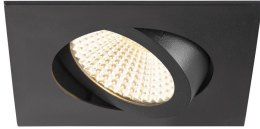

Specifications SLV New Tria 68 Spot Aluminium Black Square 8.3W 750lm 60D - 930 Warm White | Cutout 68mm - Best Colour Rendering - Dimmable

[View Product](#)

General Information

SKU	255672
EAN	4024163277679
Manufacturer Code	1007400
Brand	SLV
Manufacturer Name	NEW TRIA 68 rec. ceiling light 3000K 60° IP 20 square BK
Budgetlight warranty	5 Years
Average Lifetime (h)	50000

Beam Angle (degree)	60
Type product	LED spotlight

Fixture Information

Mounting Method	Recessed
Cut out (mm)	68
Optische Afdekking	Other
IP-rating	IP20
Bedrijfstemperatuur	-20 to +35
Housing	Aluminium
Colour of the Fixture	Black
Emergency Lighting	No
Tiltable	No
Fixture Connection	PI [Push-in connector 3-pole]
Product Serie	New Tria